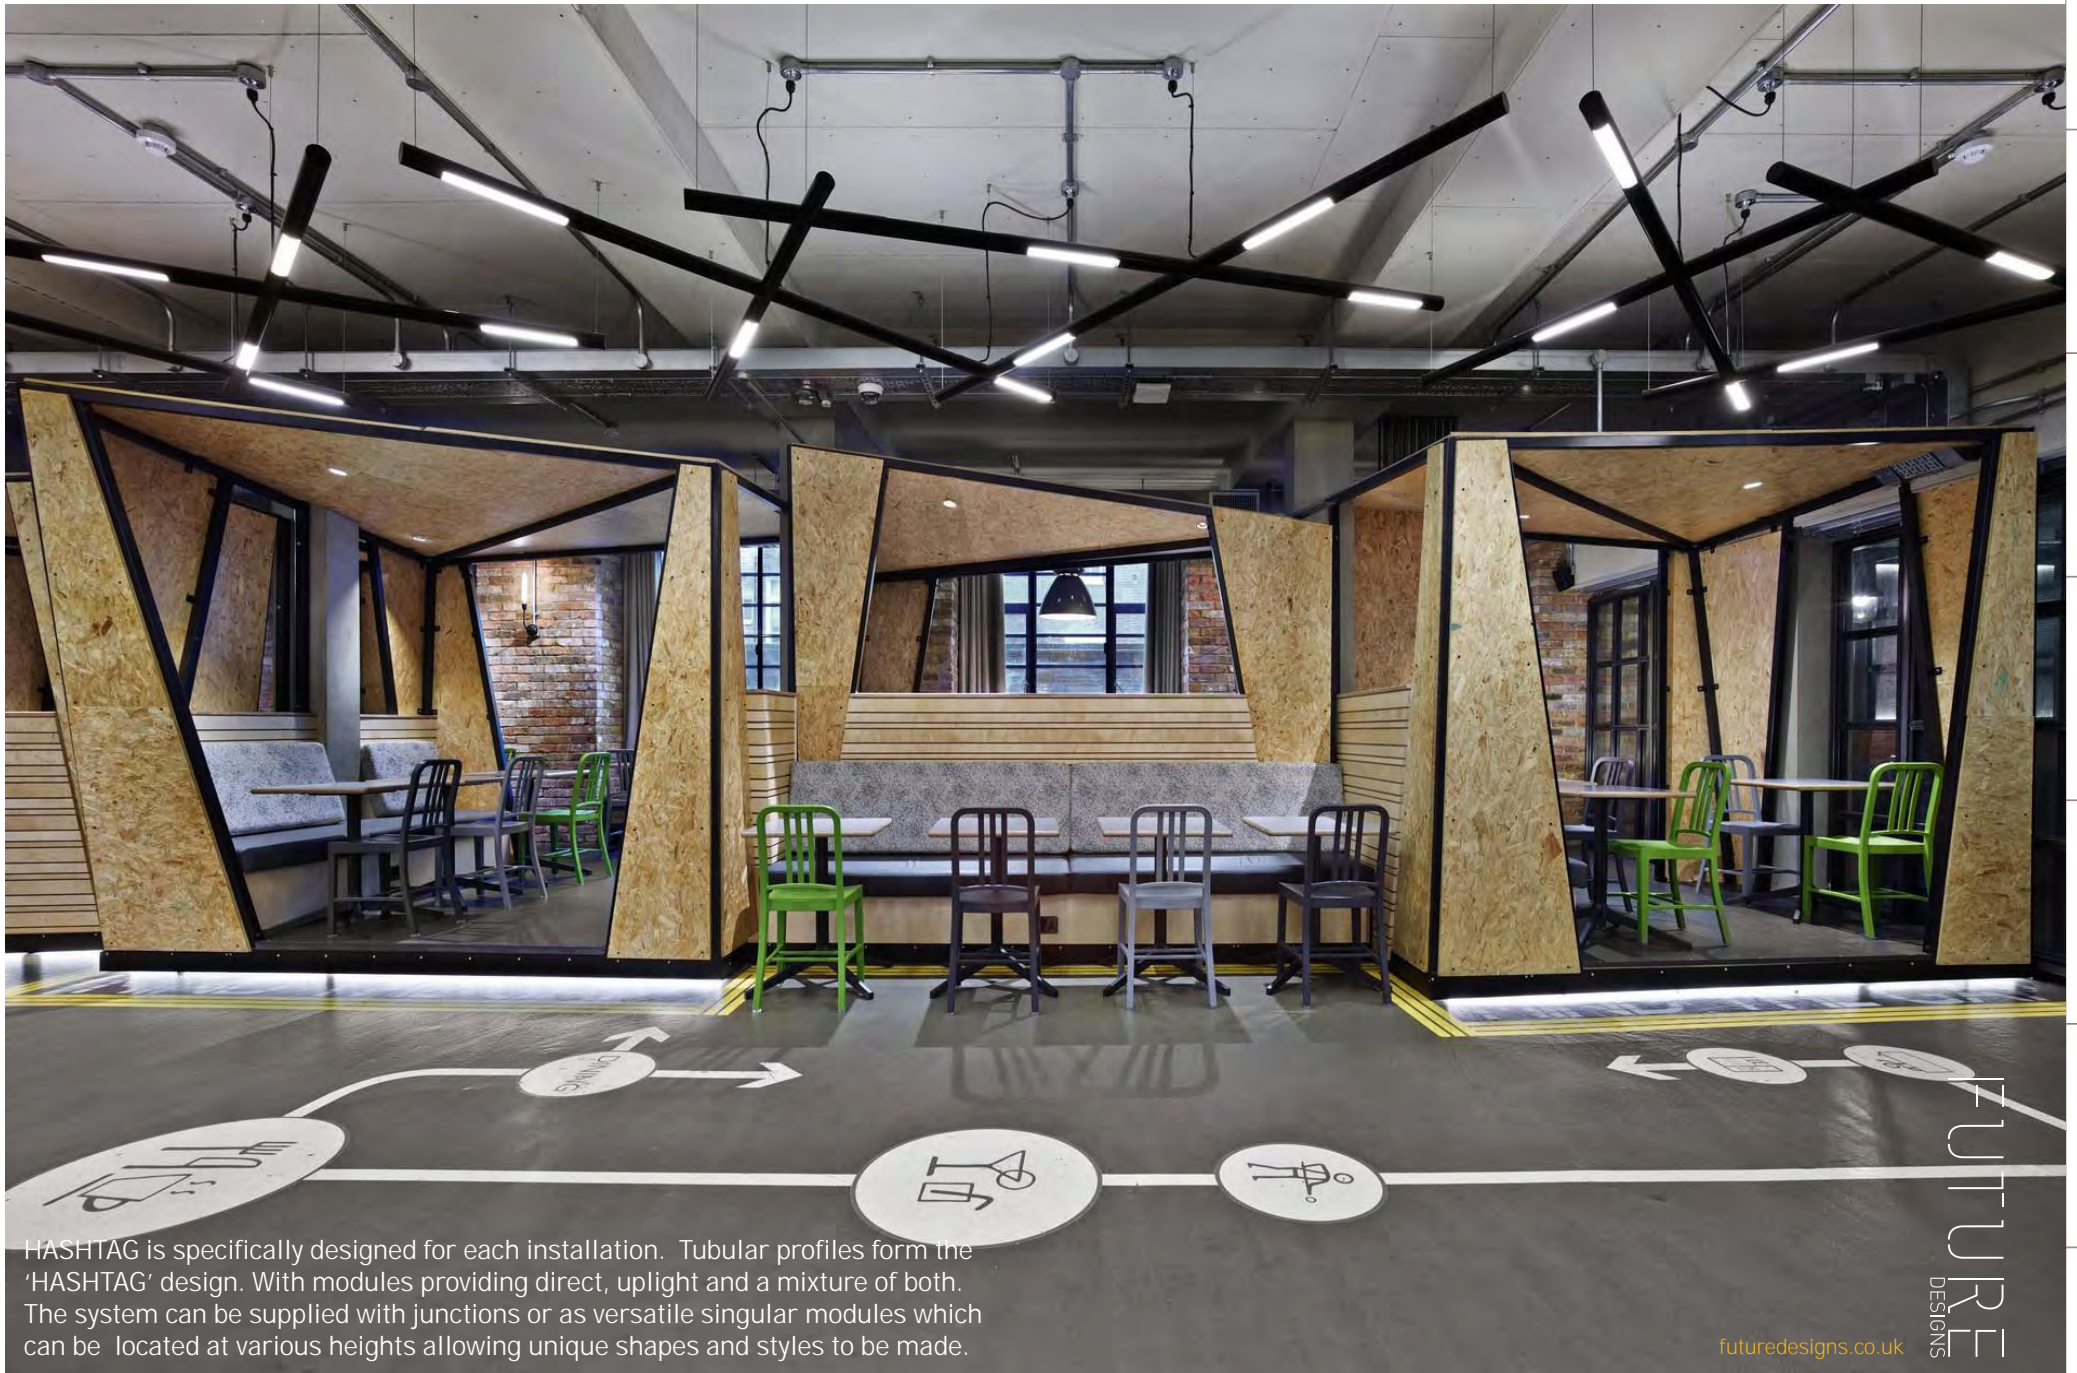

HASHTAG

FUTURE  
DESIGNS

[futuredesigns.co.uk](http://futuredesigns.co.uk)

HASHTAG is specifically designed for each installation. Tubular profiles form the 'HASHTAG' design. With modules providing direct, upright and a mixture of both. The system can be supplied with junctions or as versatile singular modules which can be located at various heights allowing unique shapes and styles to be made.