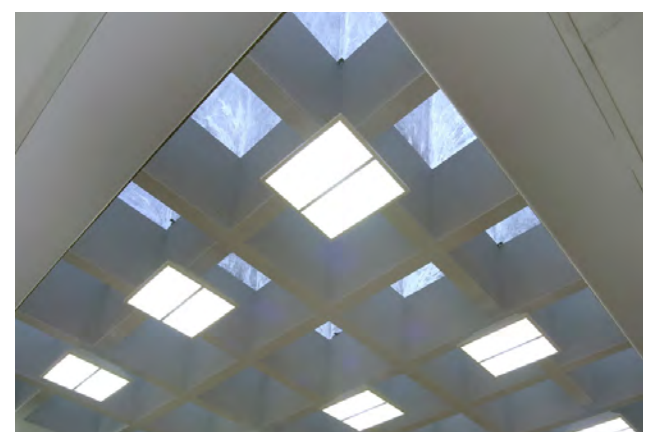

STERN

STERN large scale luminaire designed for spaces with high ceilings. The luminaire can be supplied up to 1.5m x 1.5m.

FUTURE
DESIGNS

futuredesigns.co.uk